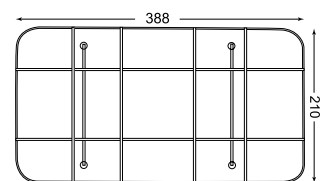

Gourmet Sink 16 undermounted with sink base protector and plate and cutlery rack.

Dimensions

Gourmet Sink 16 is compact but still deep enough to take an oven tray.

Gourmet Sink 17 - protect your precious granite top with this contemporary undermount sink design.