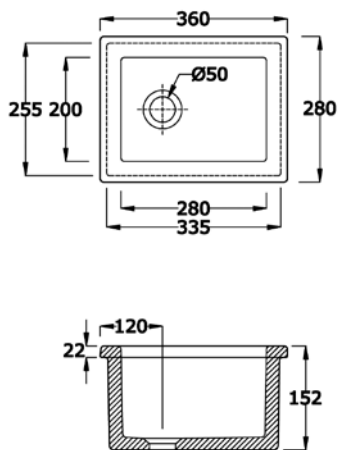

Code: LABSINK1

Colours:	White
Options:	Suitable for over or undermounting with support
Features:	Alkali and acid resistant
Plumbing:	Unslotted basin waste Code: CCBASWUN

Dimensions

Laboratory Sink 2