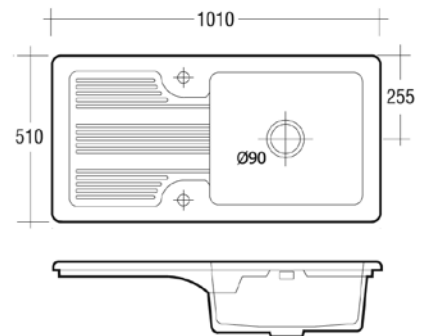

Dimensions