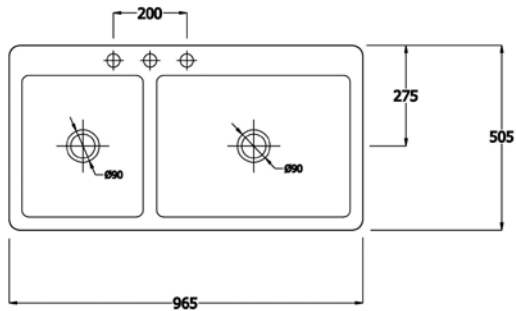

Options: Inset sink

Features: Double bowl special

Plumbing: 2 x 90mm stainless steel wastes and spacesaver plumbing kit Code: WPAK3
Alternatively Code: PACK3C chrome brass waste kit is available

Dimensions