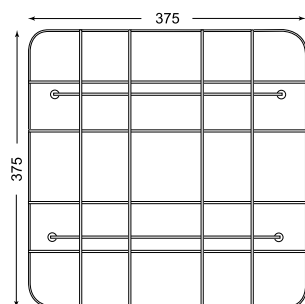

Gourmet Sink 16 undermounted with sink base protector and plate and cutlery rack.

Dimensions

Gourmet Sink 16 is compact but still deep enough to take an oven tray.

Gourmet Sink 17 - protect your precious granite top with this contemporary undermount sink design.