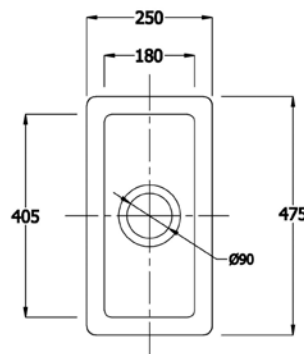

Dimensions

Overmounted Gourmet Sinks 6 and 7