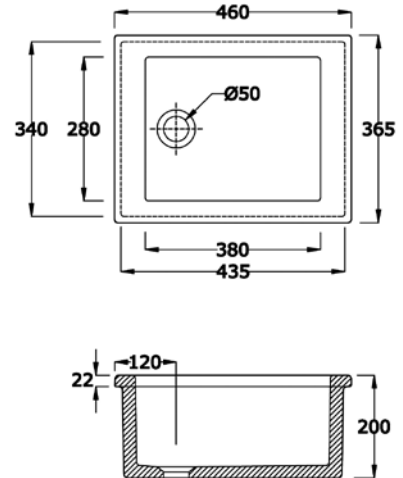

Dimensions