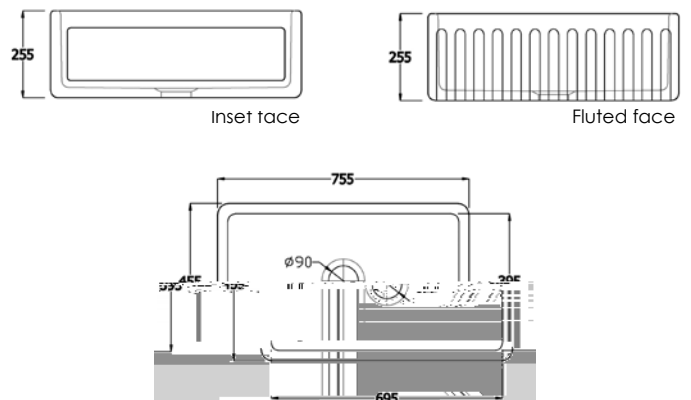

Dimensions: Dual face

Gourmet Sink 15 showing inset face.