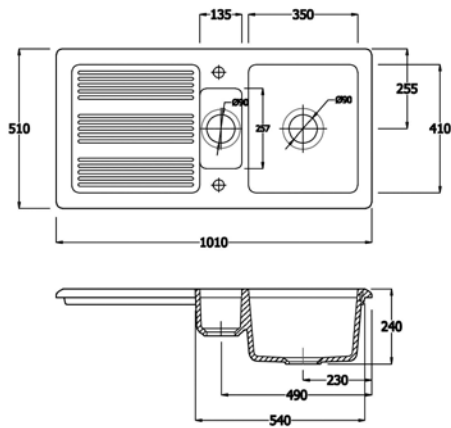

Dimensions