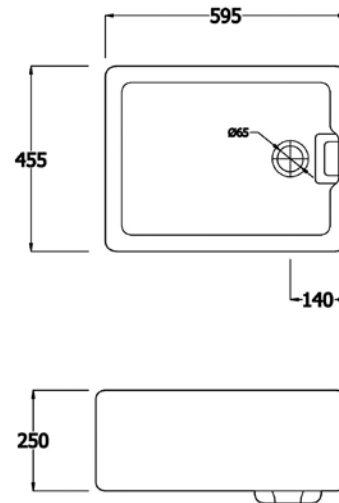

Dimensions