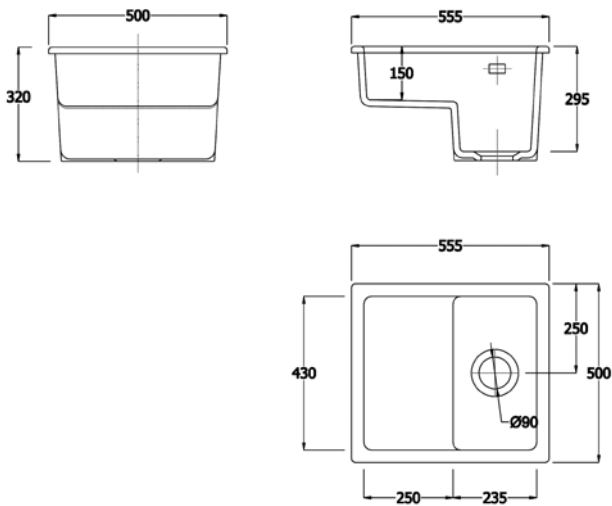

Dimensions

Gourmet Sink 16 is compact but still deep enough to take an oven tray.