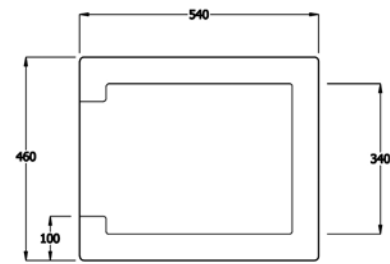

Dimensions

Both drainers are 40mm thick and stand on special silicon feet to protect your worktop.