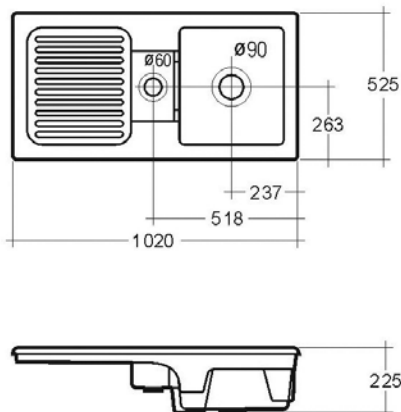

Dimensions