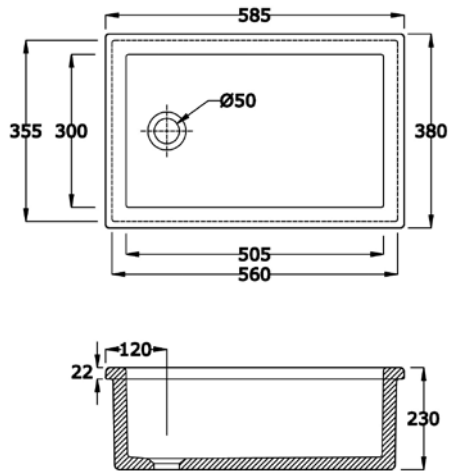

Dimensions