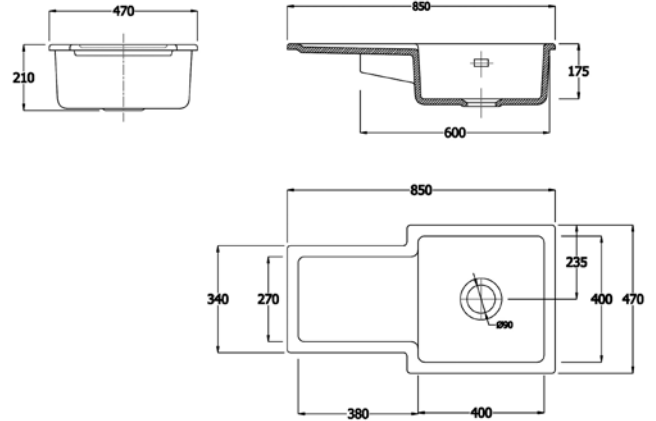

Dimensions