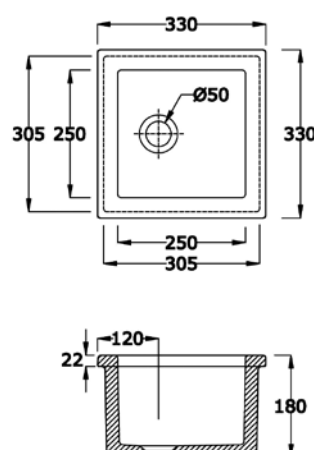

Dimensions

Laboratory Sink 2

Code: LABSINK2

Colours:	White
Options:	Suitable for over or undermounting with support
Features:	Alkali and acid resistant
Plumbing:	Unslotted basin waste Code: CCBASWUN

Dimensions