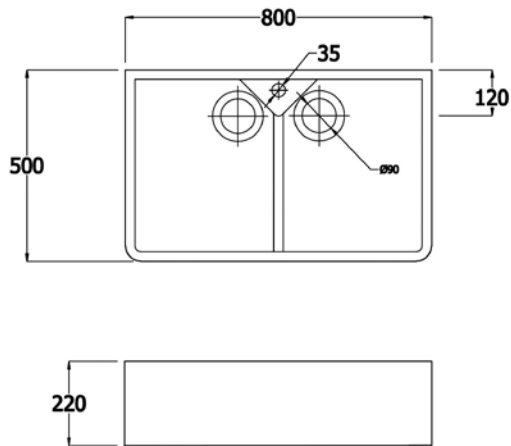

Dimensions