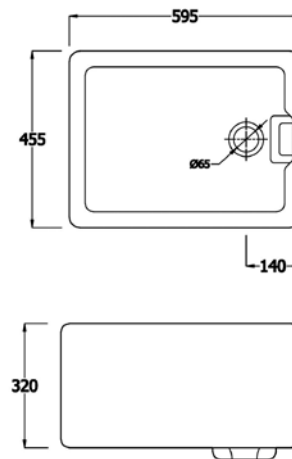

Dimensions