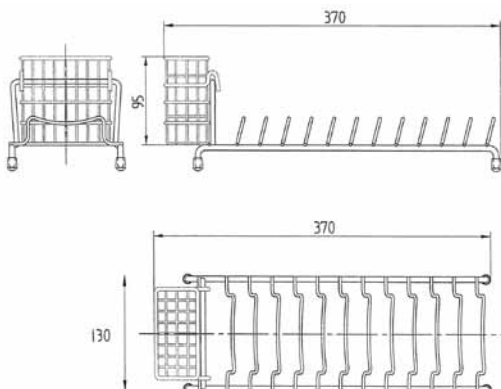

Gourmet Sink 16 undermounted with sink base protector and plate and cutlery rack.

Dimensions

Gourmet Sink 16 is compact but still deep enough to take an oven tray.

Gourmet Sink 17 - protect your precious granite top with this contemporary undermount sink design.