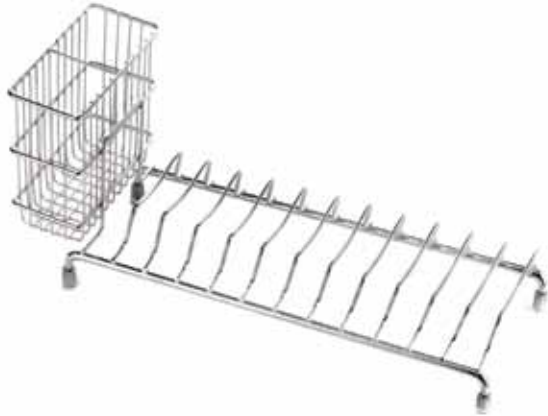

Plate and cutlery rack Code: PCR
370mm long x 130mm wide x 125mm overall depth

Large sink base protector Code: LSP
375mm square x 30mm high

Small sink base protector Code: SSP
210mm x 388mm x 30mm high

We will be offering a wider range of sink base protectors from early 2011.