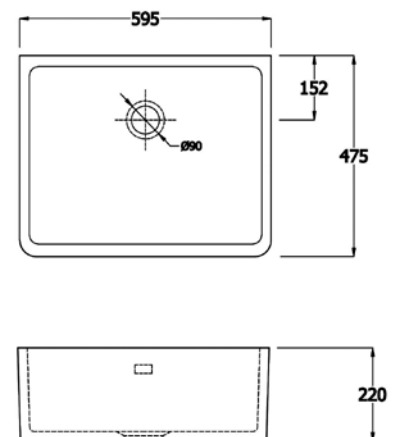

Dimensions