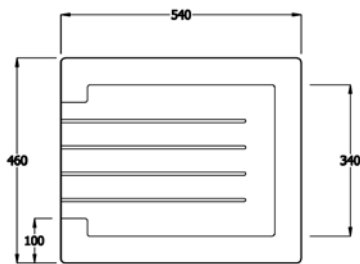

Code: SINKDRPL

Colours: White

Features: Plain

Dimensions