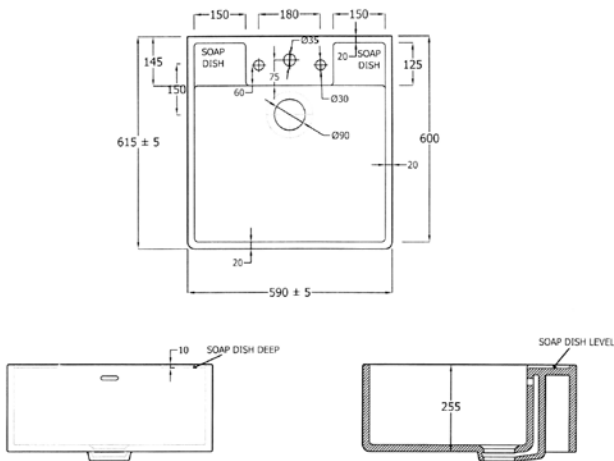

Dimensions

Gourmet Sink 14 with optional grooved ceramic drainer.