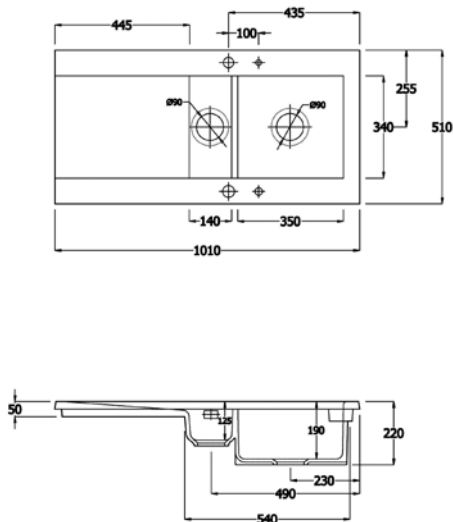

COLOUR OPTIONS HIGH GLOSS BLACK

Code: DSINK1BLK

Code: DSINK2BLK

Dimensions

Dimensions

NEW Gourmet Sink 1 Code: GOSINK1V2

Colours:	White, Black (GOSINK1V2BLK)
Options:	Multi Use Model (Reversible)
Features:	1.5 Bowl with single drainer
Plumbing:	2 x 90mm stainless steel wastes and spacesaver plumbing kit Code: WPAK3 Alternatively Code: PACK3C chrome brass waste kit is available