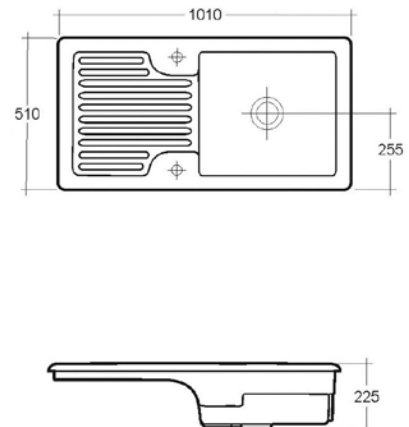

Dimensions