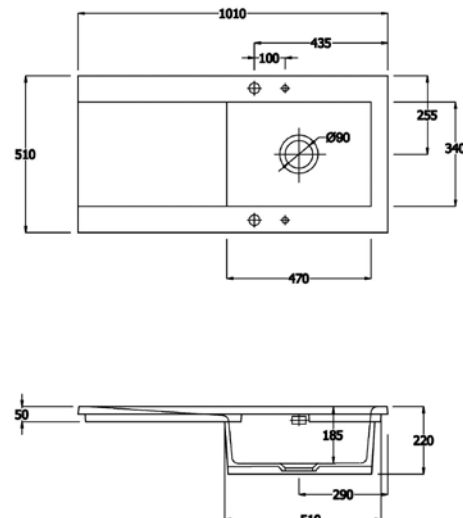

COLOUR OPTIONS HIGH GLOSS BLACK

Code: DSINK1BLK

Code: DSINK2BLK

Dimensions

Dimensions

NEW Gourmet Sink 1 Code: GOSINK1V2

Colours:	White, Black (GOSINK1V2BLK)
Options:	Multi Use Model (Reversible)
Features:	1.5 Bowl with single drainer
Plumbing:	2 x 90mm stainless steel wastes and spacesaver plumbing kit Code: WPAK3 Alternatively Code: PACK3C chrome brass waste kit is available